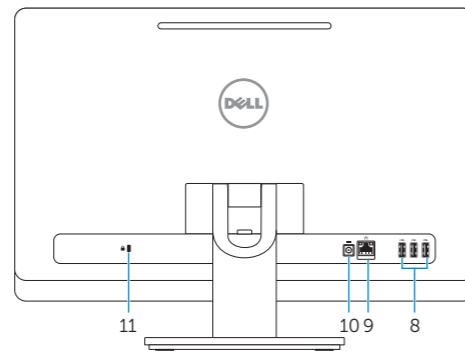

1. Lampu status kamera
2. Kamera
3. Mikrofon
4. Tombol pembuka drive optis
5. Drive optis
6. Lampu aktivitas hard disk
7. Tombol daya
8. Port USB 2.0 (3)
9. Port jaringan
10. Port adaptor daya

11. Slot kabel pengaman
12. Pembaca kartu media
13. Port USB 2.0 (2)
14. Port mikrofon
15. Port Headphone
16. Tombol hidup/mati display
17. Tombol pengurang kecerahan display
18. Tombol penambah kecerahan display